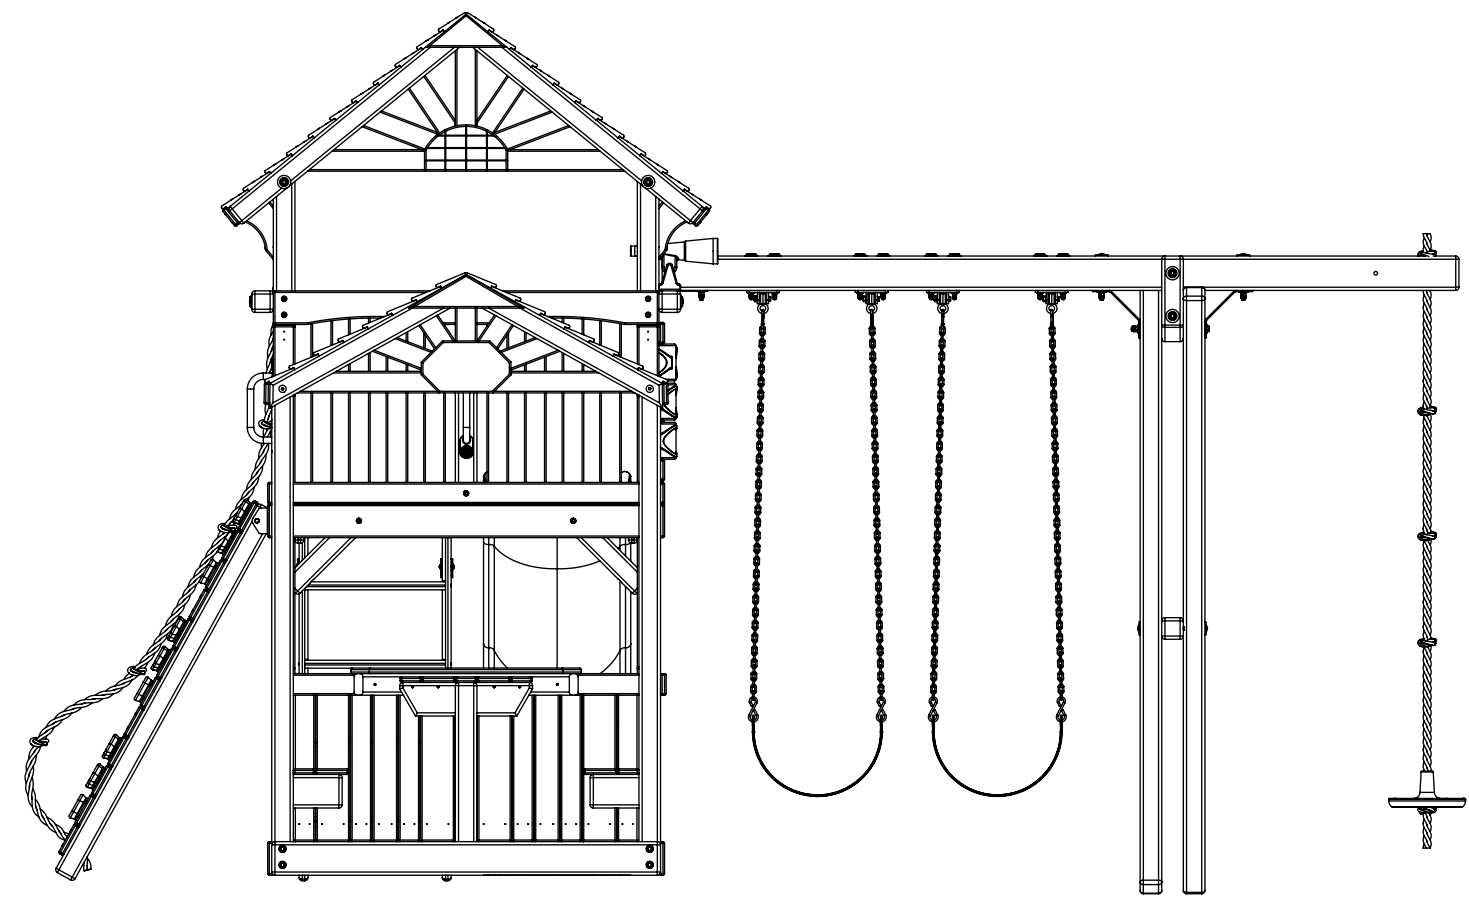

8 7 6 5 4 3 2 1

D  
C  
B  
A

D  
C  
B  
A

11'-3"

15'-5"

18'-4"

TREE FROGS WOODEN SWING SET FACTORY CLAIMS PROPRIETARY IN THE MATERIAL DISCLOSED. THIS DRAWING IS ISSUED FOR LAYOUT INFORMATION ONLY. IT MAY NOT BE REPRODUCED NOR MAY THE INFORMATION BE USED FOR MANUFACTURING PURPOSES WITHOUT WRITTEN CONSENT FROM TREEFROGS WOODEN SWINGSET FACTORY

PARROT ISLAND FORT

W/ Snack Bar

8 7 6 5 4 3 2 1