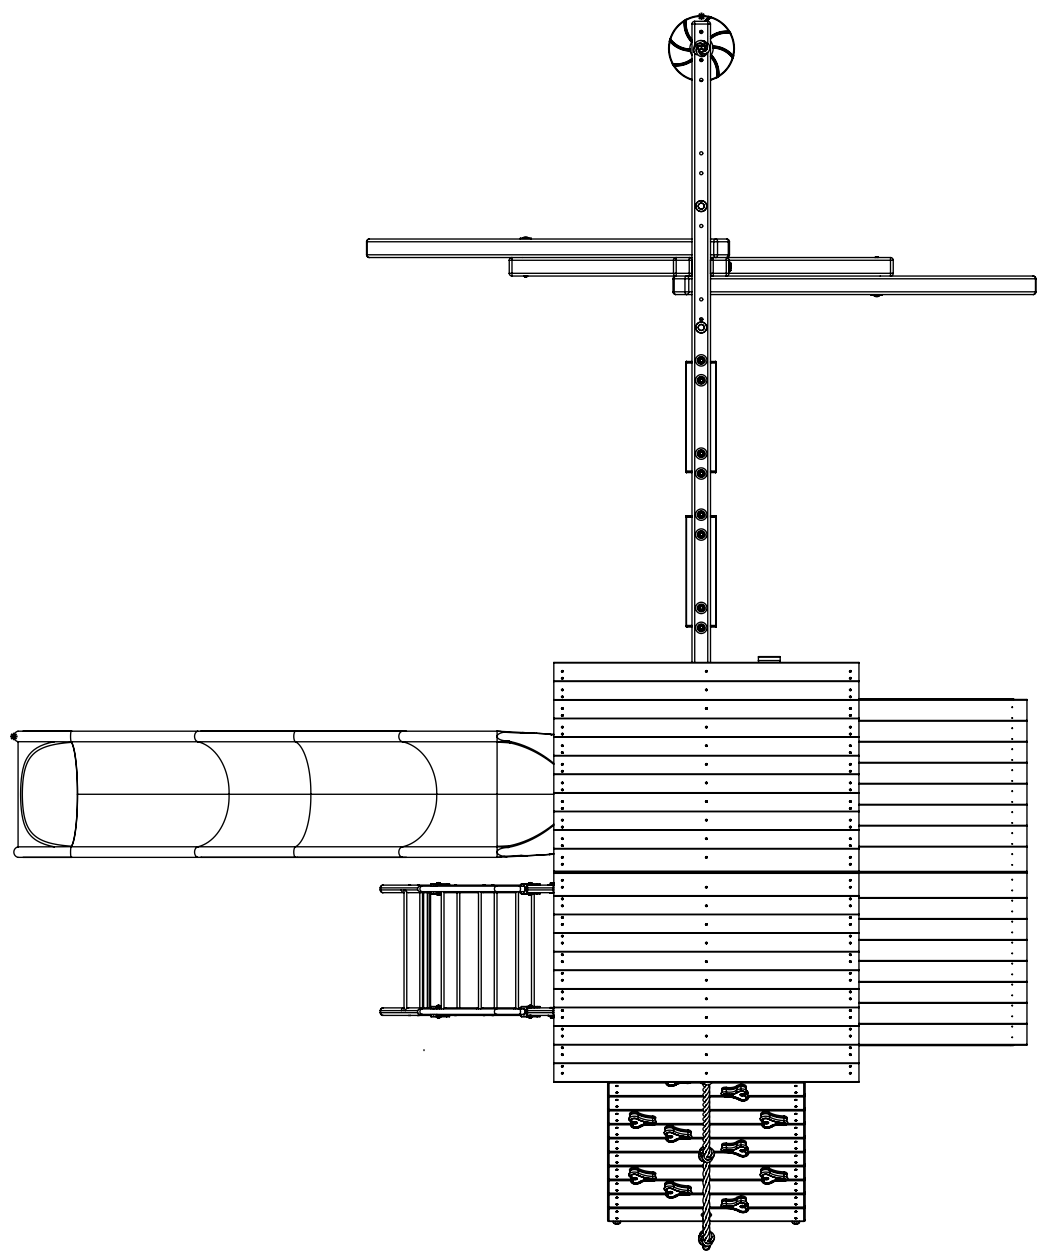

8 7 6 5 4 3 2 1

D  
C  
B  
A

D  
C  
B  
A

11'-3"

15'-5"

18'-4"

TREE FROGS WOODEN SWING SET FACTORY CLAIMS PROPRIETARY IN THE MATERIAL DISCLOSED. THIS DRAWING IS ISSUED FOR LAYOUT INFORMATION ONLY. IT MAY NOT BE REPRODUCED NOR MAY THE INFORMATION BE USED FOR MANUFACTURING PURPOSES WITHOUT WRITTEN CONSENT FROM TREEFROGS WOODEN SWINGSET FACTORY

PARROT ISLAND FORT

W/ Snack Bar

8 7 6 5 4 3 2 1